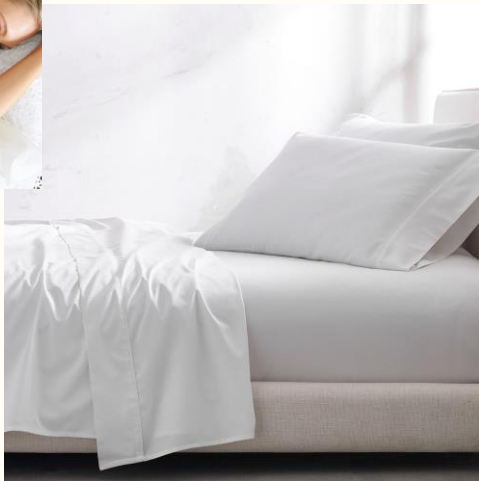

Sheets

BELLINO

Flat Sheets

- **Twin:** $18.56
- **Queen:** $21.26
- **King:** $23.96

Fitted Sheets

- **Twin:** $16.88
- **Queen:** $19.58
- **King:** $22.61

*Note: Tax and shipping are not included.